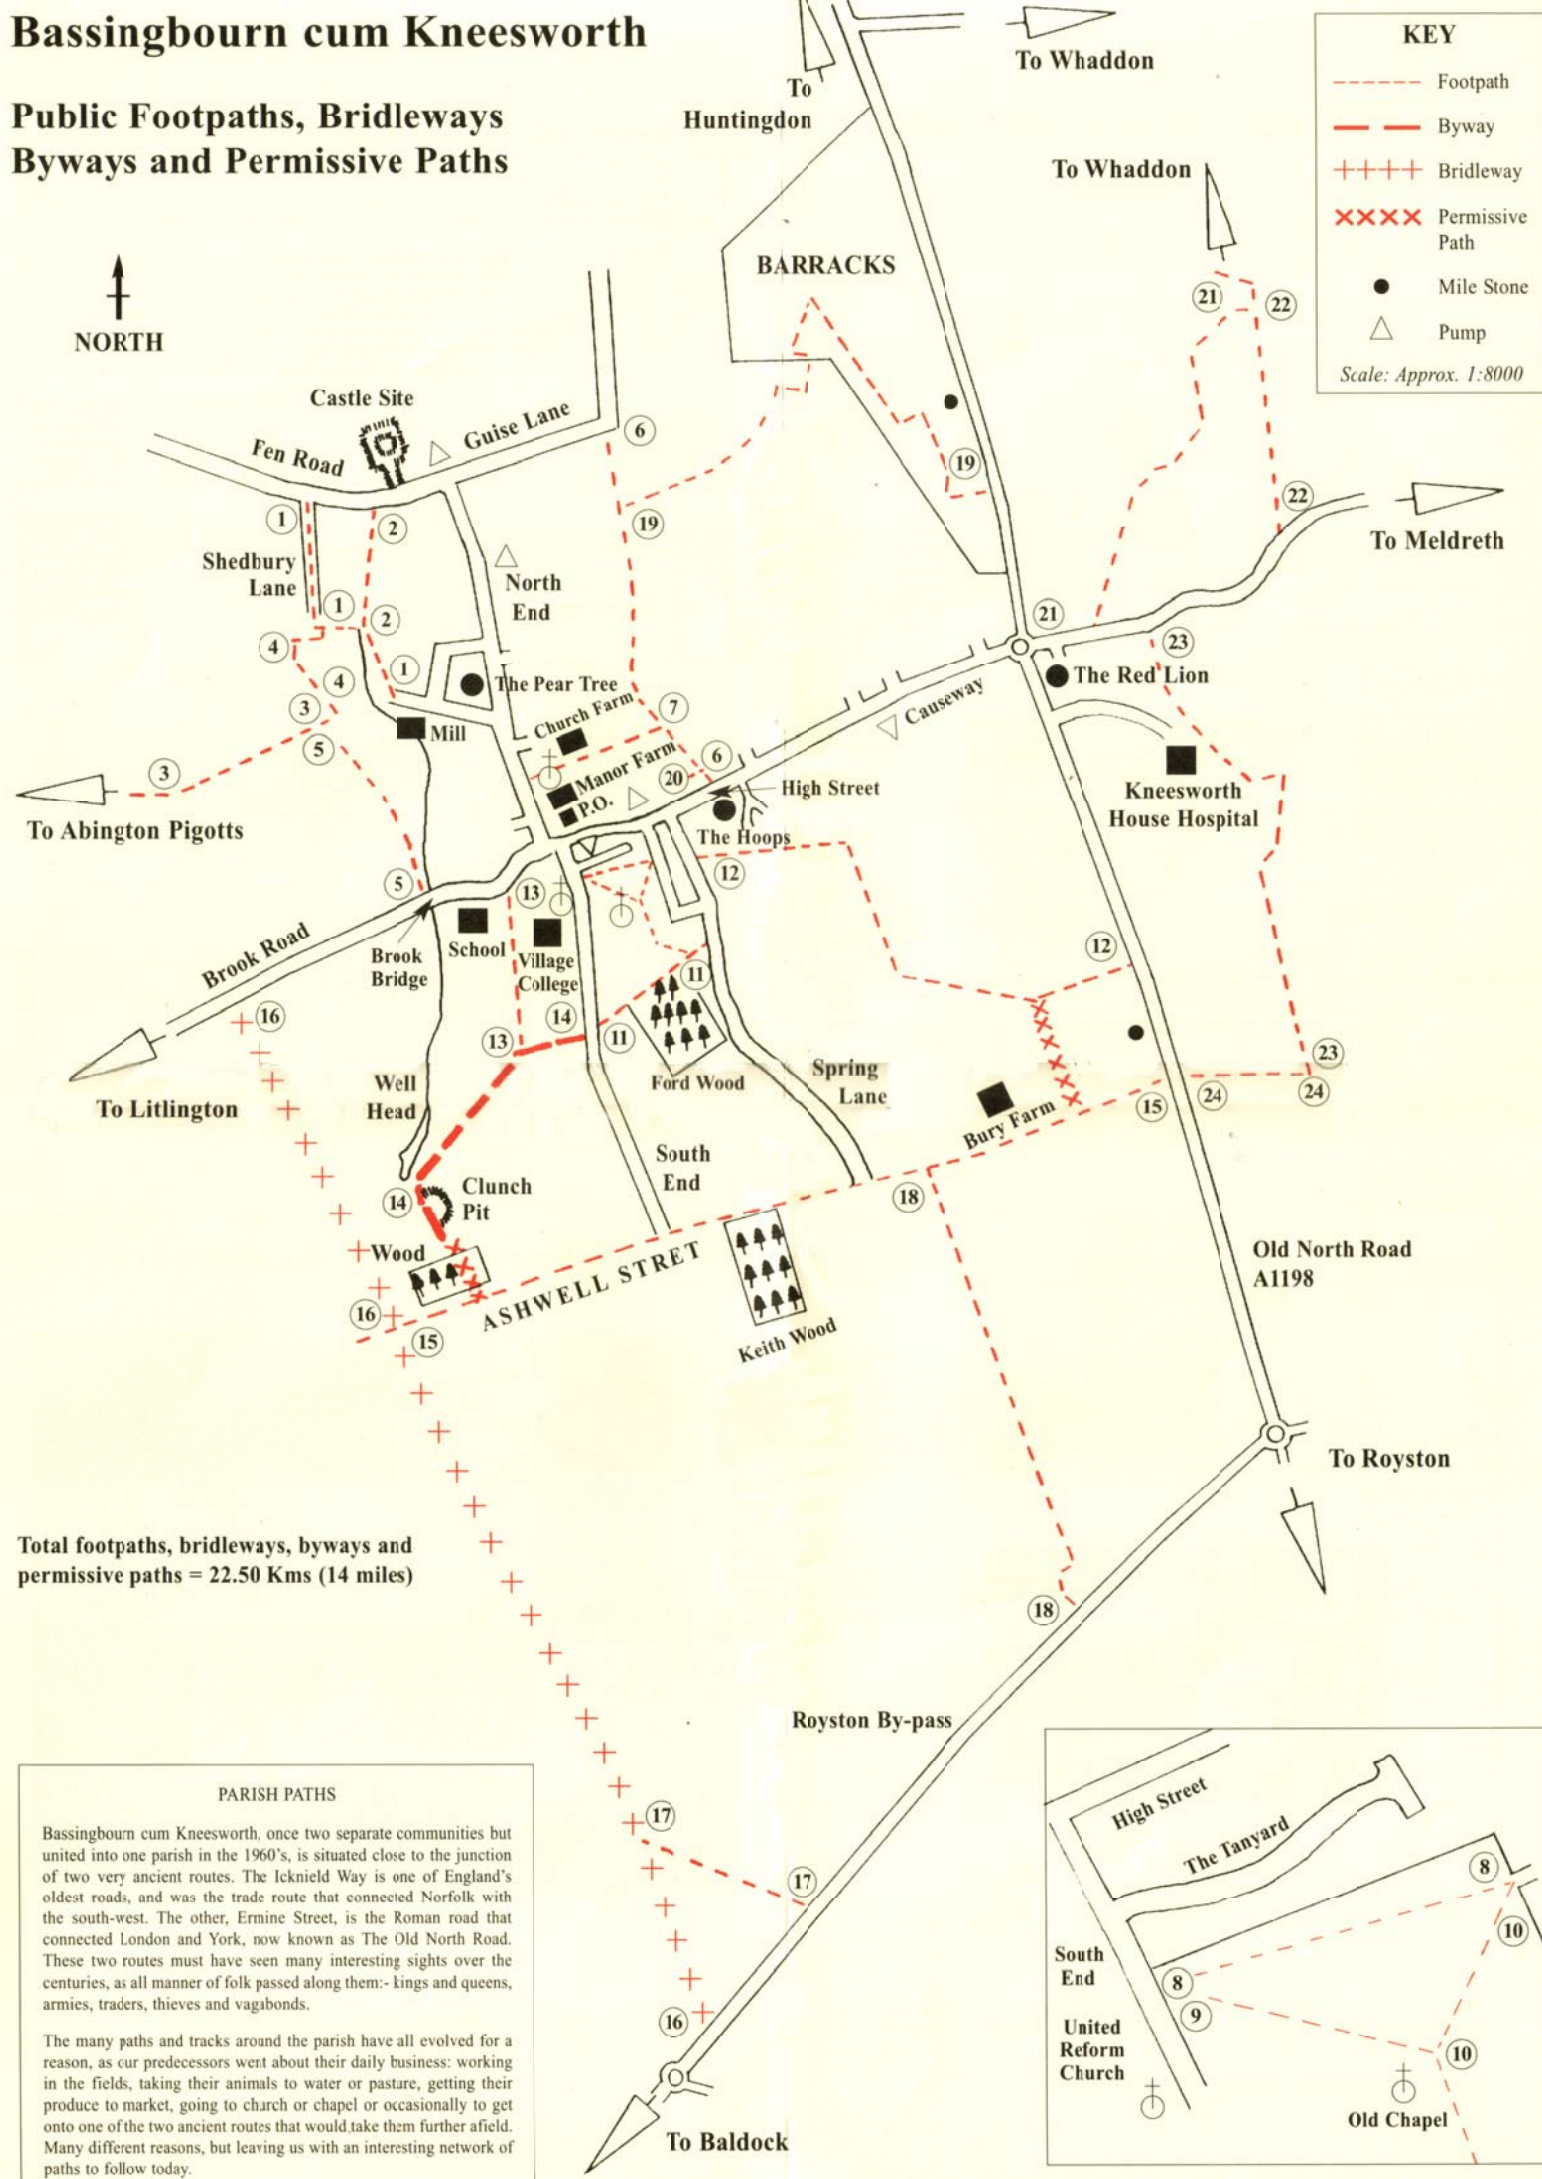

Bassingbourn cum Kneesworth

Public Footpaths, Bridleways Byways and Permissive Paths

Total footpaths, bridleways, byways and permissive paths = 22.50 Kms (14 miles)